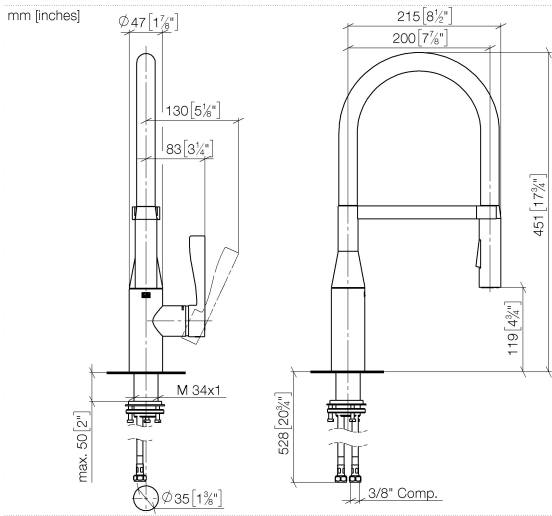

33 865 895

- 200mm projection
- Flexible silicone hose with large operating range of up to 350 mm
- pivotable 360°
- Optional swivel limiter available with swivel limiter set 12 821 970 90
- air-enriched flow and spray flow
- height of mixer 451 mm
- height up to aerator 119 mm
- hole diameter 35 mm
- 2 x pressure hose with 3/8" cap nut
- sprayface with anti-scaling system
- max. flow 5.7 l/min at 3 bar flow pressure
- lead-free
- This product can help a building meet the requirements of Green Building Rating Systems, e.g. LEED®, BREEAM®, DGNB

33 865 895

Flow rate chart

Codes & Standards

ADA

ASME
A112.18.1/CSA
B125.1

California Energy
Commission
(CEC)

NSF/ANSI 372

NSF/ANSI/CAN
61

SYNC Profi single-lever mixer - Durabronz (23kt Gold)

SYNC

33 865 895

Certificates

IAPMO_N-4976 (2). IAPMO_6397 (1).

33 865 895

Spare parts list

No.	Item Number	Name	Quantity used	Delivery time
1	90 30 02 100 00-09	hose	1	40
2	90 23 01 141 00 90	back-flow preventer	1	2
3	09 31 11 040 90	pin	1	2
4	09 31 11 209 90	pin	1	2
5	90 17 20 045 00-09	holder	1	40
6	04 12 11 150 00 90	shower	1	2
7	90 28 10 161 00 90	set	1	2
8	90 15 05 064 05 90	cartridge	1	2
9	09 14 10 190 90	seal	1	2
10	09 28 30 030-09	cover	1	40
11	09 20 89 020-09	handle	1	40
12	90 31 11 063 00 90	pin	1	2
13	90 31 20 087 00-09	plug	1	40
14	04 30 11 040 00 90	fixing set	1	2
15	04 30 04 103 00 90	hose	2	2