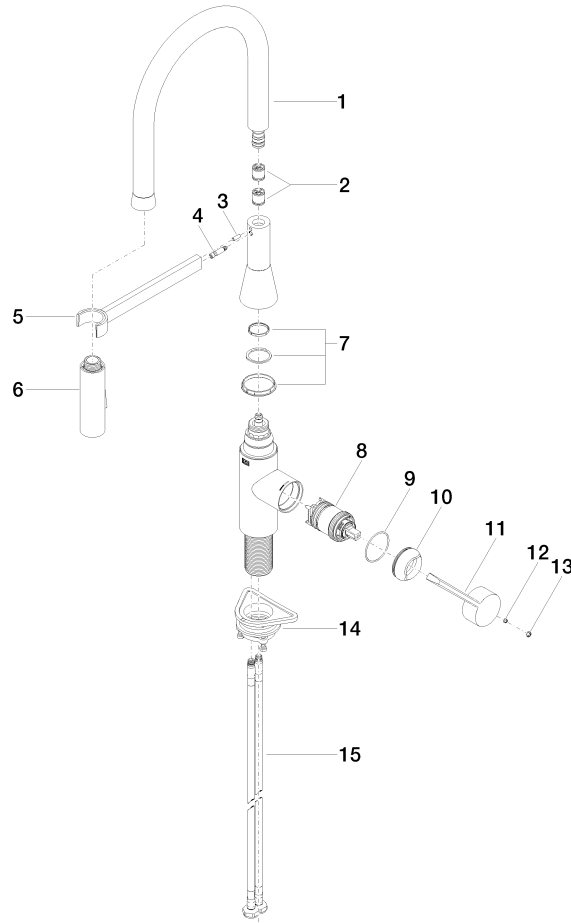

33 865 895

- 200mm projection
- Flexible silicone hose with large operating range of up to 350 mm
- pivotable 360°
- Optional swivel limiter available with swivel limiter set 12 821 970 90
- air-enriched flow and spray flow
- height of mixer 451 mm
- height up to aerator 119 mm
- hole diameter 35 mm
- 2 x pressure hose with 3/8" cap nut
- sprayface with anti-scaling system
- max. flow 5.7 l/min at 3 bar flow pressure
- lead-free
- This product can help a building meet the requirements of Green Building Rating Systems, e.g. LEED®, BREEAM®, DGNB

33 865 895

Flow rate chart

Codes & Standards

ADA

ASME
A112.18.1/CSA
B125.1

California Energy
Commission
(CEC)

NSF/ANSI 372

NSF/ANSI/CAN
61

SYNC Profi single-lever mixer - Durabronz (23kt Gold)

SYNC

33 865 895

Certificates

IAPMO_N-4976 (2). IAPMO_6397 (1).

33 865 895

Spare parts list

No.	Item Number	Name	Quantity used	Delivery time
1	90 30 02 100 00-09	hose	1	40
2	90 23 01 141 00 90	back-flow preventer	1	2
3	09 31 11 040 90	pin	1	2
4	09 31 11 209 90	pin	1	2
5	90 17 20 045 00-09	holder	1	40
6	04 12 11 150 00 90	shower	1	2
7	90 28 10 161 00 90	set	1	2
8	90 15 05 064 05 90	cartridge	1	2
9	09 14 10 190 90	seal	1	2
10	09 28 30 030-09	cover	1	40
11	09 20 89 020-09	handle	1	40
12	90 31 11 063 00 90	pin	1	2
13	90 31 20 087 00-09	plug	1	40
14	04 30 11 040 00 90	fixing set	1	2
15	04 30 04 103 00 90	hose	2	2